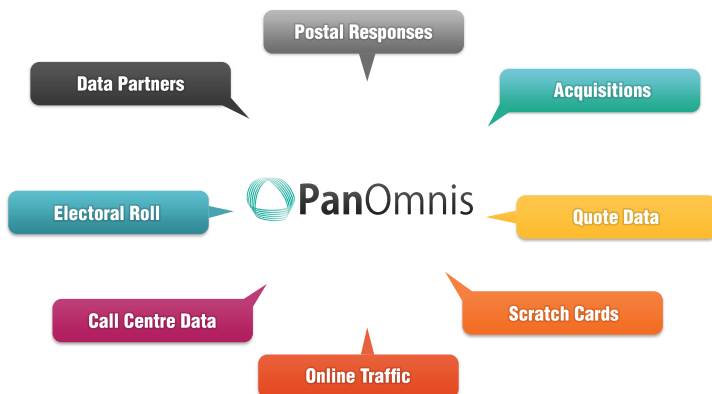

PanOmnis is a dynamic single-view-database spanning more than 49 million consumer records. It contains data from a range of channels, from data collected by Marketing Source to data from its exclusive partners and contributors.

All our data is collected through surveys, data partners and through contributors who collect data through different and a broad array of channels and conditions; transactional, lifestyle, and lead generation.

This is bolstered and validated with publicly available information to strengthen and widen the proposition.

What Can It Do For Me?

PanOmnis provides you with the information you need to hit the right target every time. With over 200 levels of targeting you can pinpoint your audience down to smallest details and ensure your sales communications deliver outstanding results. You'll be able to carry out postal, telephone, email and mobile campaigns more efficiently and successfully using precise data that gives you a winning advantage over your competitors.

PanOmnis Benefits

Fresh

Monthly scheduled updates run across the breadth of PanOmnis

Multi-channel

Postal, telephone, mobile and email all available

Recency

70% 0-24mth recency. Over 5 million updates per year.

Rates

Base rental (postal) £120 per '000
Base rental (email) £50 per '000
Phone numbers + £60 per '000

Selections £10 – £20 per '000
Acorn £15 per '000
Financial Acorn £15 per '000
Run-on £10 per '000

MPS cleaned

Format/Delivery
Output and delivery £65
Available on email/ftp
Delivery 2-3 days
Minimum order
£500 + delivery

Find Out More

Telephone 0844 871 4750

Fax 0871 661 6071

Email sales@marketingsource.co.uk

Website www.marketingsource.co.uk

London Office

Marketing Source Ltd, Swan Centre, Fishers Lane, Chiswick, London W4 1RX

Devon Office

Marketing Source Ltd, The Chambers, 22 The Strand, Exmouth, Devon EX8 1AG